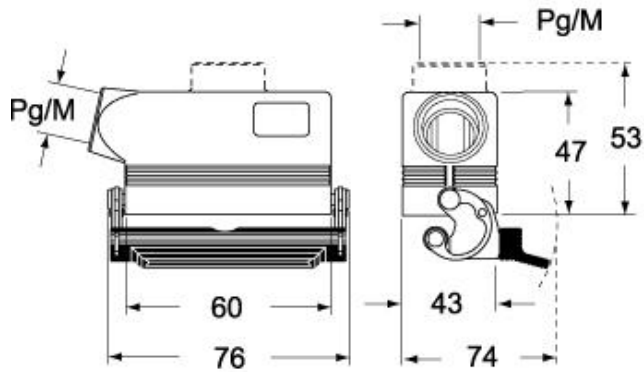

Part number

MAV 06 L32

Catalogue drawings

CHO LX CHV LX - MHO LX MHV LX